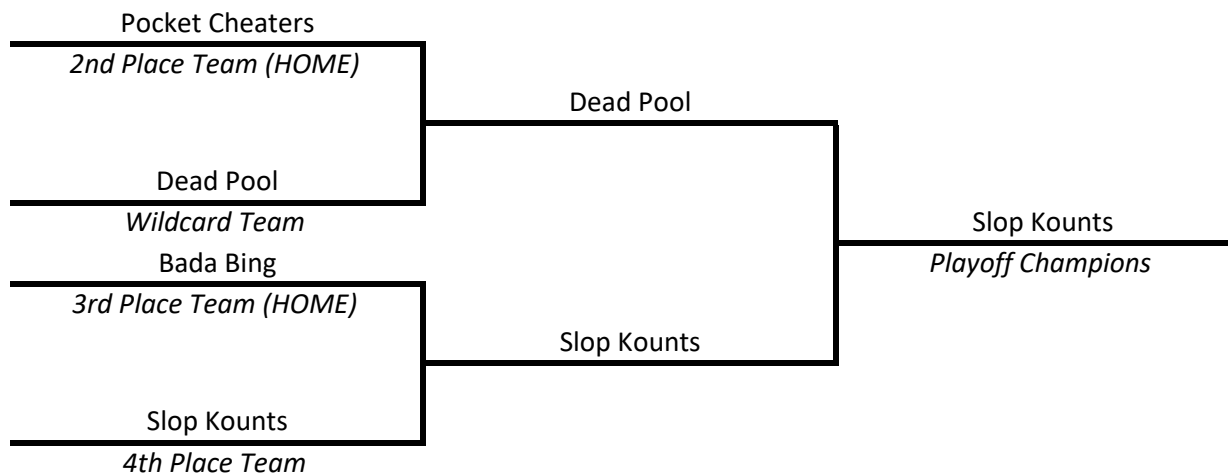

# ★ PLAYOFFS ★

## SILVER TIER

Divisions Of 9 To 13 Teams

**Division Champions (First Place At The End Of The Session) AND  
Playoff Champions Advance To The World Qualifier Tournament**

### WILDCARD TEAMS

- Hey, Don't Miss
- Just For Fun
- Scratch Our Balls
- Love A Perfect Rack
- Dead Pool
- Stroke It, Don't Poke It
- Rack Busters
- Chalk Is Cheap

**INELIGIBLE FOR  
WILDCARD DRAW**  
N/A